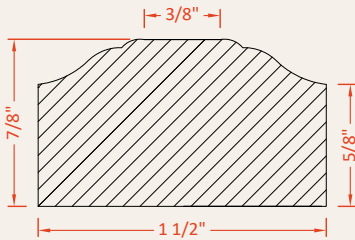

# Jamb Components

HBLK 4" X 4" Black Hinge - Non-removable  
 HBLK-R 4" X 4" Black Hinge - Removeable  
 HSLV 4" X 4" Silver Hinge - Non-removable  
 HSLV-R 4" X 4" Silver Hinge - Removeable

MQR105 1/2 105" Quarter Round - 1/2"

MGB105 105" Glass Bead

MIMC105 105" Inside Mullion Cap Moulding #2  
 MIMC85 85" Inside Mullion Cap Moulding #2

MOMC105 105" Outside Mullion Cap

MTAST105 105" T-Astragal X 1/2"

MJ4105 4-11/16" X 105" Jamb  
 MJ485 4-11/16" X 85" Jamb