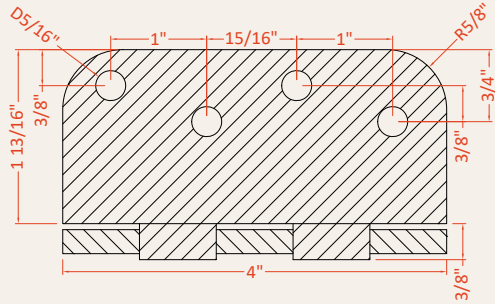

# Jamb Components

HBLK 4" X 4" Black Hinge - Non-removable  
 HBLK-R 4" X 4" Black Hinge - Removeable  
 HSLV 4" X 4" Silver Hinge - Non-removable  
 HSLV-R 4" X 4" Silver Hinge - Removeable

MQR105 1/2 105" Quarter Round - 1/2"

MGB105 105" Glass Bead

MIMC105 105" Inside Mullion Cap Moulding #2  
 MIMC85 85" Inside Mullion Cap Moulding #2

MOMC105 105" Outside Mullion Cap

MTAST105 105" T-Astragal X 1/2"

MJ4105 4-11/16" X 105" Jamb  
 MJ485 4-11/16" X 85" Jamb

MJ6105 6-11/16" X 105" Jamb Leg  
 MJ685 6-11/16" X 85" Jamb Leg

MMB105 105" Brickmould Mahogany

MM105 105" Inside Mullion Cap Moulding #1

MS4S105 1" X 4" X 105"

MCSG2105 2-1/4" X 105" Casing  
 MCSG285 2-1/4" X 85" Casing