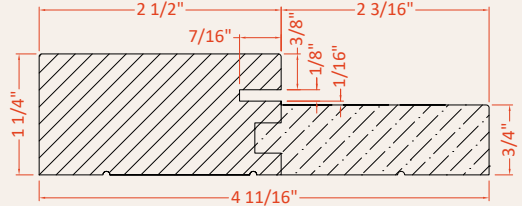

# Jamb Components

HBLK 4" X 4" Black Hinge - Non-removable  
 HBLK-R 4" X 4" Black Hinge - Removeable  
 HSLV 4" X 4" Silver Hinge - Non-removable  
 HSLV-R 4" X 4" Silver Hinge - Removeable

MQR105 1/2 105" Quarter Round - 1/2"

MGB105 105" Glass Bead

MIMC105 105" Inside Mullion Cap Moulding #2  
 MIMC85 85" Inside Mullion Cap Moulding #2

MOMC105 105" Outside Mullion Cap

MTAST105 105" T-Astragal X 1/2"

MJ4105 4-11/16" X 105" Jamb  
 MJ485 4-11/16" X 85" Jamb