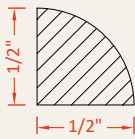

# Jamb Components

HBLK 4" X 4" Black Hinge - Non-removable  
 HBLK-R 4" X 4" Black Hinge - Removeable  
 HSLV 4" X 4" Silver Hinge - Non-removable  
 HSLV-R 4" X 4" Silver Hinge - Removeable

MQR105 1/2 105" Quarter Round - 1/2"