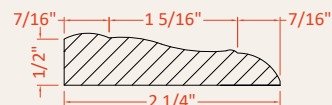

MJ6105 6-11/16" X 105" Jamb Leg  
 MJ685 6-11/16" X 85" Jamb Leg

MMB105 105" Brickmould Mahogany

MM105 105" Inside Mullion Cap Moulding #1

MS4S105 1" X 4" X 105"

MCSG2105 2-1/4" X 105" Casing  
 MCSG285 2-1/4" X 85" Casing