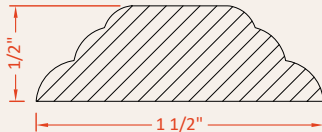

# Jamb Components

HBLK 4" X 4" Black Hinge - Non-removable  
 HBLK-R 4" X 4" Black Hinge - Removeable  
 HSLV 4" X 4" Silver Hinge - Non-removable  
 HSLV-R 4" X 4" Silver Hinge - Removeable

MQR105 1/2 105" Quarter Round - 1/2"

MGB105 105" Glass Bead

MIMC105 105" Inside Mullion Cap Moulding #2  
 MIMC85 85" Inside Mullion Cap Moulding #2

MOMC105 105" Outside Mullion Cap

MTAST105 105" T-Astragal X 1/2"

MJ4105 4-11/16" X 105" Jamb  
 MJ485 4-11/16" X 85" Jamb