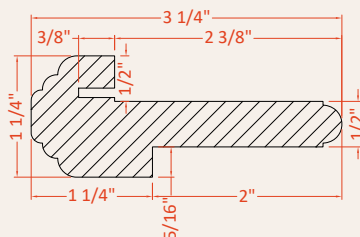

# Jamb Components

HBLK 4" X 4" Black Hinge - Non-removable  
 HBLK-R 4" X 4" Black Hinge - Removeable  
 HSLV 4" X 4" Silver Hinge - Non-removable  
 HSLV-R 4" X 4" Silver Hinge - Removeable

MQR105 1/2 105" Quarter Round - 1/2"

MGB105 105" Glass Bead

MIMC105 105" Inside Mullion Cap Moulding #2  
 MIMC85 85" Inside Mullion Cap Moulding #2

MOMC105 105" Outside Mullion Cap

MTAST105 105" T-Astragal X 1/2"

MJ4105 4-11/16" X 105" Jamb  
 MJ485 4-11/16" X 85" Jamb

MJ6105 6-11/16" X 105" Jamb Leg  
 MJ685 6-11/16" X 85" Jamb Leg

MMB105 105" Brickmould Mahogany

MM105 105" Inside Mullion Cap Moulding #1

MS4S105 1" X 4" X 105"

MCSG2105 2-1/4" X 105" Casing  
 MCSG285 2-1/4" X 85" Casing