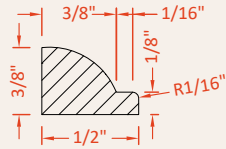

# Jamb Components

HBLK 4" X 4" Black Hinge - Non-removable  
 HBLK-R 4" X 4" Black Hinge - Removeable  
 HSLV 4" X 4" Silver Hinge - Non-removable  
 HSLV-R 4" X 4" Silver Hinge - Removeable

MQR105 1/2 105" Quarter Round - 1/2"

MGB105 105" Glass Bead

MIMC105 105" Inside Mullion Cap Moulding #2  
 MIMC85 85" Inside Mullion Cap Moulding #2

MOMC105 105" Outside Mullion Cap

MTAST105 105" T-Astragal X 1/2"

MJ4105 4-11/16" X 105" Jamb  
 MJ485 4-11/16" X 85" Jamb