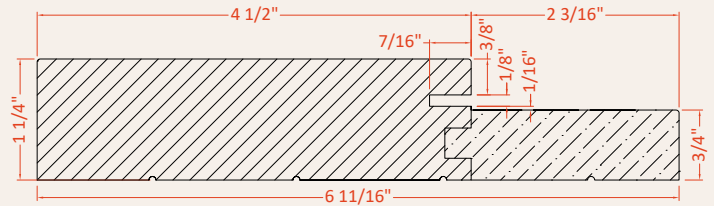

# Jamb Components

HBLK 4" X 4" Black Hinge - Non-removable  
 HBLK-R 4" X 4" Black Hinge - Removeable  
 HSLV 4" X 4" Silver Hinge - Non-removable  
 HSLV-R 4" X 4" Silver Hinge - Removeable

MQR105 1/2 105" Quarter Round - 1/2"

MGB105 105" Glass Bead

MIMC105 105" Inside Mullion Cap Moulding #2  
 MIMC85 85" Inside Mullion Cap Moulding #2

MOMC105 105" Outside Mullion Cap

MTAST105 105" T-Astragal X 1/2"

MJ4105 4-11/16" X 105" Jamb  
 MJ485 4-11/16" X 85" Jamb