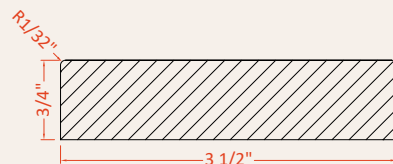

MS4S105 1" X 4" X 105"