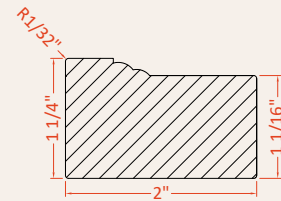

MGB105 105" Glass Bead

MIMC105 105" Inside Mullion Cap Moulding #2  
 MIMC85 85" Inside Mullion Cap Moulding #2

MOMC105 105" Outside Mullion Cap

MTAST105 105" T-Astragal X 1/2"

MJ4105 4-11/16" X 105" Jamb  
 MJ485 4-11/16" X 85" Jamb

MJ6105 6-11/16" X 105" Jamb Leg  
 MJ685 6-11/16" X 85" Jamb Leg

MMB105 105" Brickmould Mahogany

MM105 105" Inside Mullion Cap Moulding #1

MS4S105 1" X 4" X 105"

MCSG2105 2-1/4" X 105" Casing  
 MCSG285 2-1/4" X 85" Casing